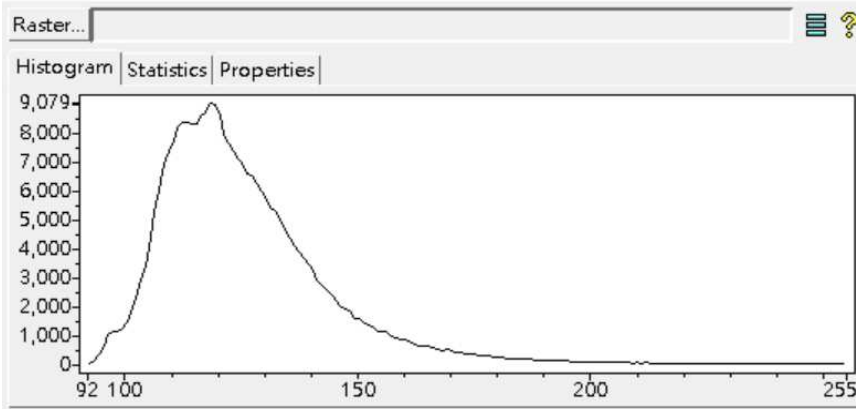

I0017094_1 - Histogram/Statistics

I0017094_1 - Histogram/Statistics

Full	
Minimum	92
Maximum	255
Mean	126.425
Std Dev	18.6464
Median	123
Mode	119
Most	9079
Count	300000

I0017094_2 - Histogram/Statistics

I0017094_2 - Histogram/Statistics

Full	
Minimum	47
Maximum	255
Mean	90.5979
Std Dev	23.1368
Median	86
Mode	83
Most	6816
Count	300000

I0017094_3 - Histogram/Statistics

I0017094_3 - Histogram/Statistics

Full	
Minimum	38
Maximum	255
Mean	96.1342
Std Dev	31.5909
Median	90
Mode	73
Most	5218
Count	300000