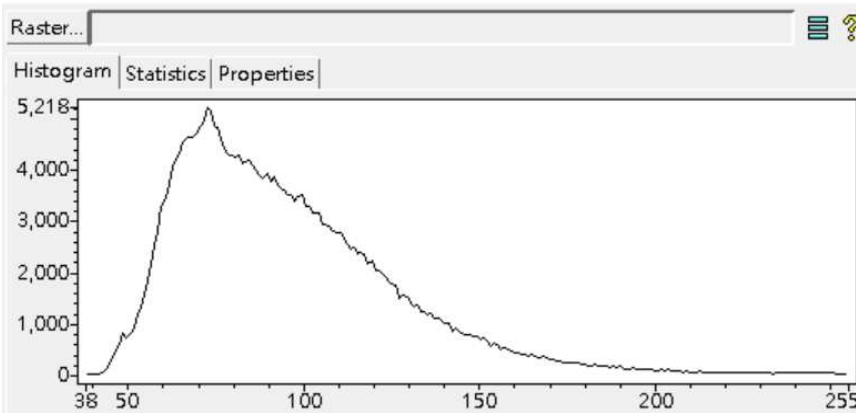

I0017094_1 - Histogram/Statistics

I0017094_1 - Histogram/Statistics

Full	
Minimum	92
Maximum	255
Mean	126.425
Std Dev	18.6464
Median	123
Mode	119
Most	9079
Count	300000

I0017094_2 - Histogram/Statistics

I0017094_2 - Histogram/Statistics

Full	
Minimum	47
Maximum	255
Mean	90.5979
Std Dev	23.1368
Median	86
Mode	83
Most	6816
Count	300000

I0017094_3 - Histogram/Statistics

I0017094_3 - Histogram/Statistics

Full	
Minimum	38
Maximum	255
Mean	96.1342
Std Dev	31.5909
Median	90
Mode	73
Most	5218
Count	300000