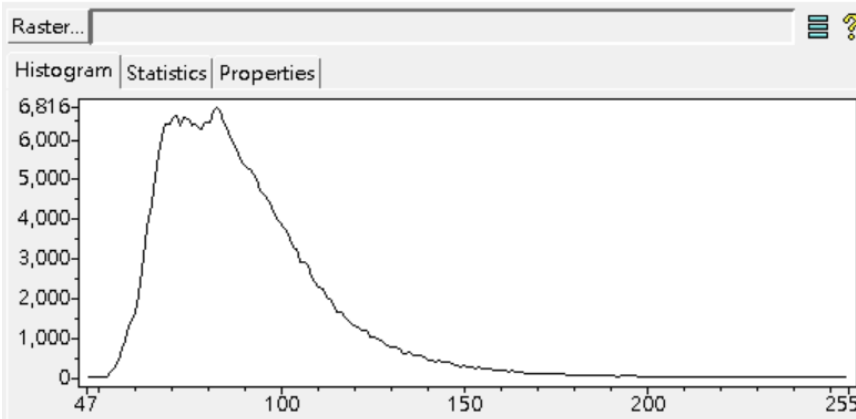

I0017094_1 - Histogram/Statistics

I0017094_1 - Histogram/Statistics

Full	
Minimum	92
Maximum	255
Mean	126.425
Std Dev	18.6464
Median	123
Mode	119
Most	9079
Count	300000

I0017094_2 - Histogram/Statistics

I0017094_2 - Histogram/Statistics

Full	
Minimum	47
Maximum	255
Mean	90.5979
Std Dev	23.1368
Median	86
Mode	83
Most	6816
Count	300000

I0017094_3 - Histogram/Statistics

I0017094_3 - Histogram/Statistics

Full	
Minimum	38
Maximum	255
Mean	96.1342
Std Dev	31.5909
Median	90
Mode	73
Most	5218
Count	300000