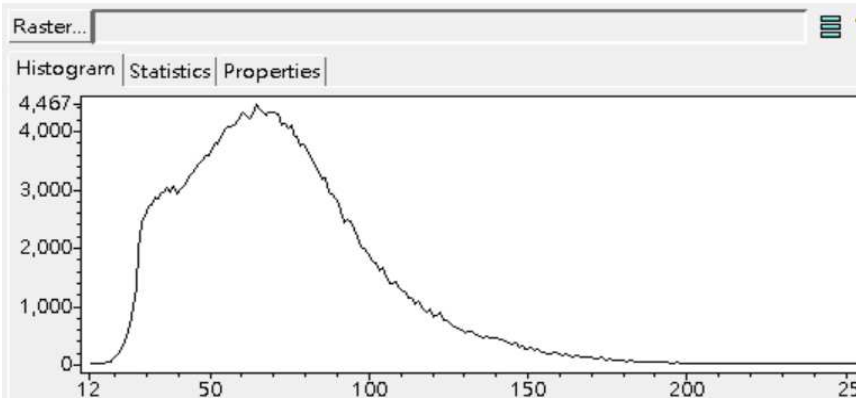

I0017094_4 - Histogram/Statistics

Full	
Minimum	12
Maximum	255
Mean	72.888
Std Dev	30.2238
Median	69
Mode	65
Most	4467
Count	300000